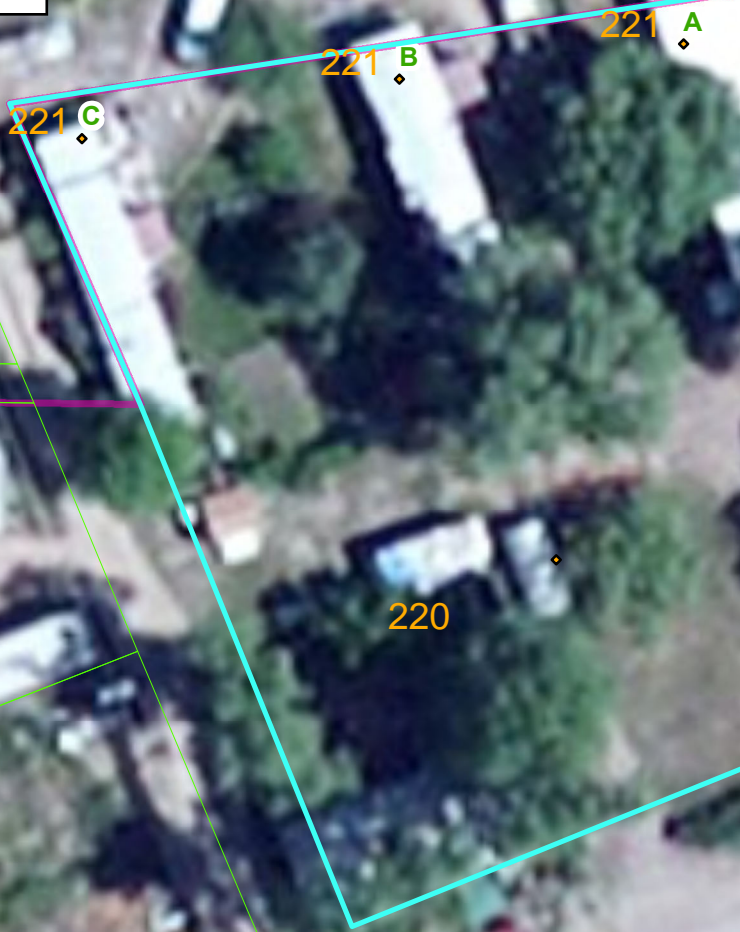

Montieth Mobile Home Park
4 Mobile Homes
4 Hookups

W PEARL STREET

75

Feet

January 2015 data

Source: Esri, DigitalGlobe, GeoEye, iSat, Earthstar Geographics, CNES/Airbus DS, USDA, USGS, AEX, Getmapping, Aerogrid, IGN, IGP, swisstopo, and the GIS User Community